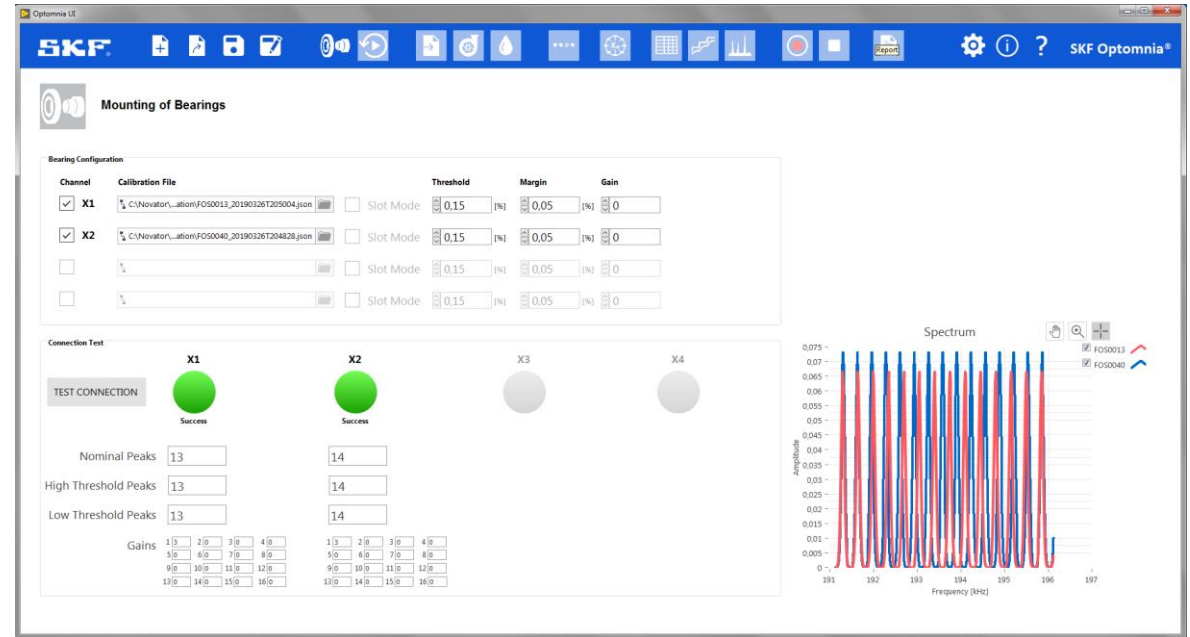

# Application for roller bearing measurements

Proximion is the market leader in Fiber Bragg-grating (FBG) applications.

SKF and Proximion have a partnership to combine SKF's fiber optic measurement technology and Proximion's knowledge about advanced fiberoptic sensors and data acquisition units.

Novator Solutions applied our LabVIEW expertise to develop a modern and aesthetic graphical user interface for configuring measurements and visualizing data from roller bearings equipped with FBG enabled optical sensors.